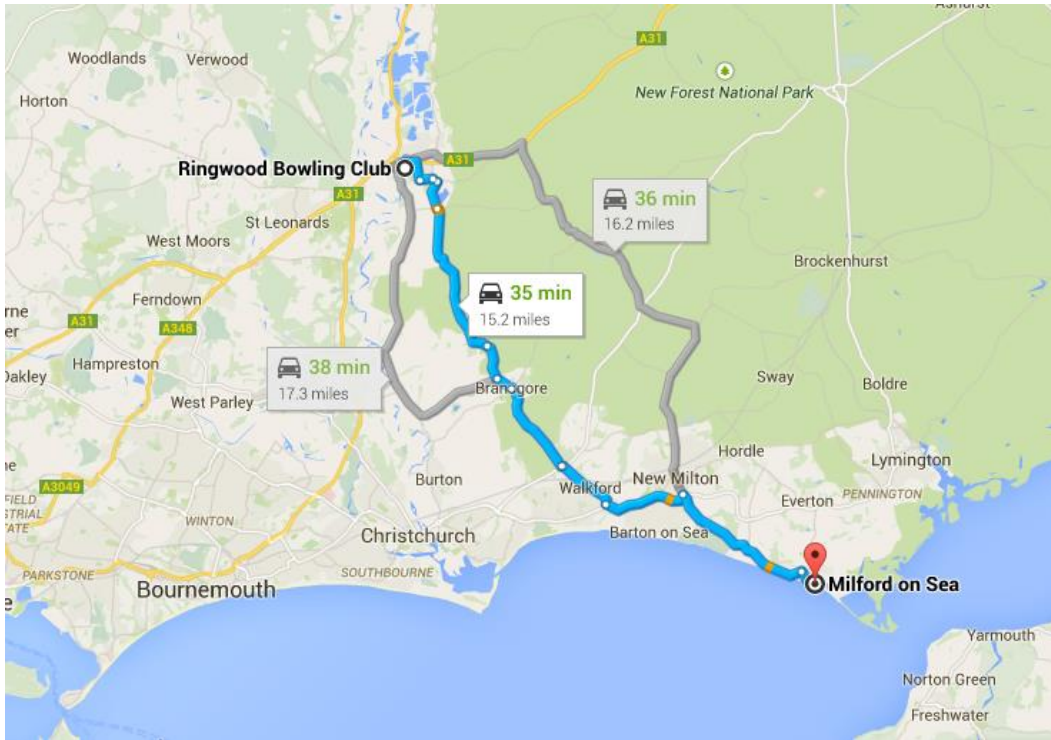

LOCATION MAP – MILFORD-ON-SEA BOWLING CLUB

ROUTE

DETAIL