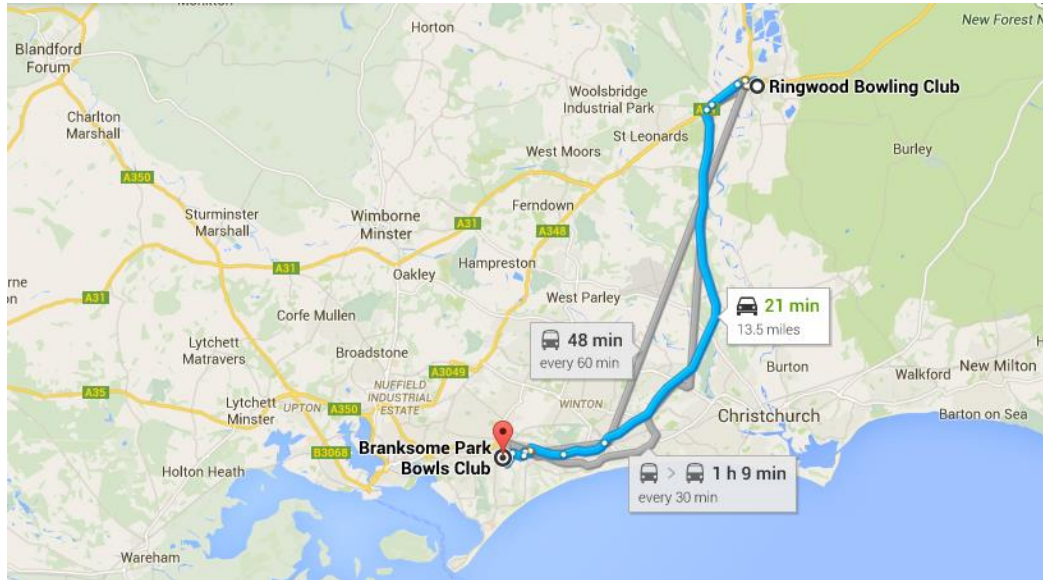

LOCATION MAP –BRANKSOME PARK BOWLS CLUB

ROUTE

DETAIL