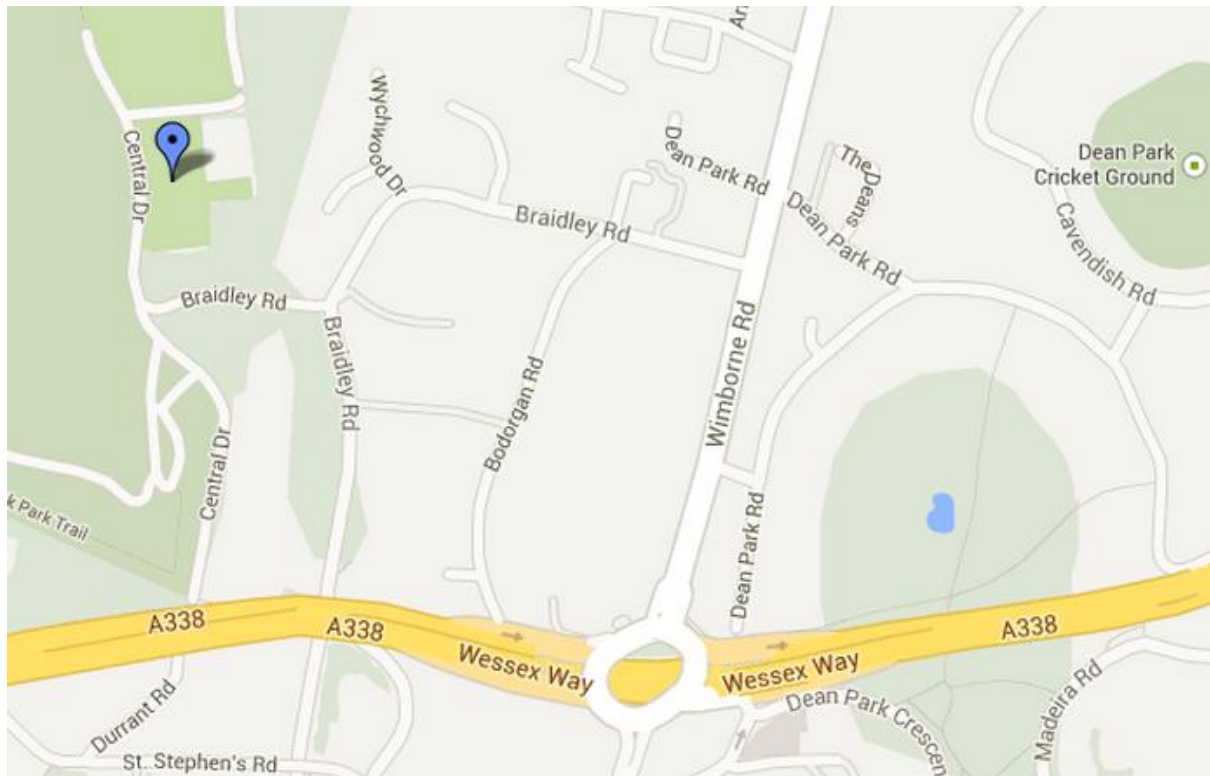

Bournemouth

Take the A338 Spur Road/Wessex Way; come off at Richmond Hill roundabout (the one after St Paul's roundabout) and take the last exit along Wimborne Road. Take first left into Bradley Road; after Wychwood Drive, bear right then turn right into Central Drive. The car park is a short way along on the right.