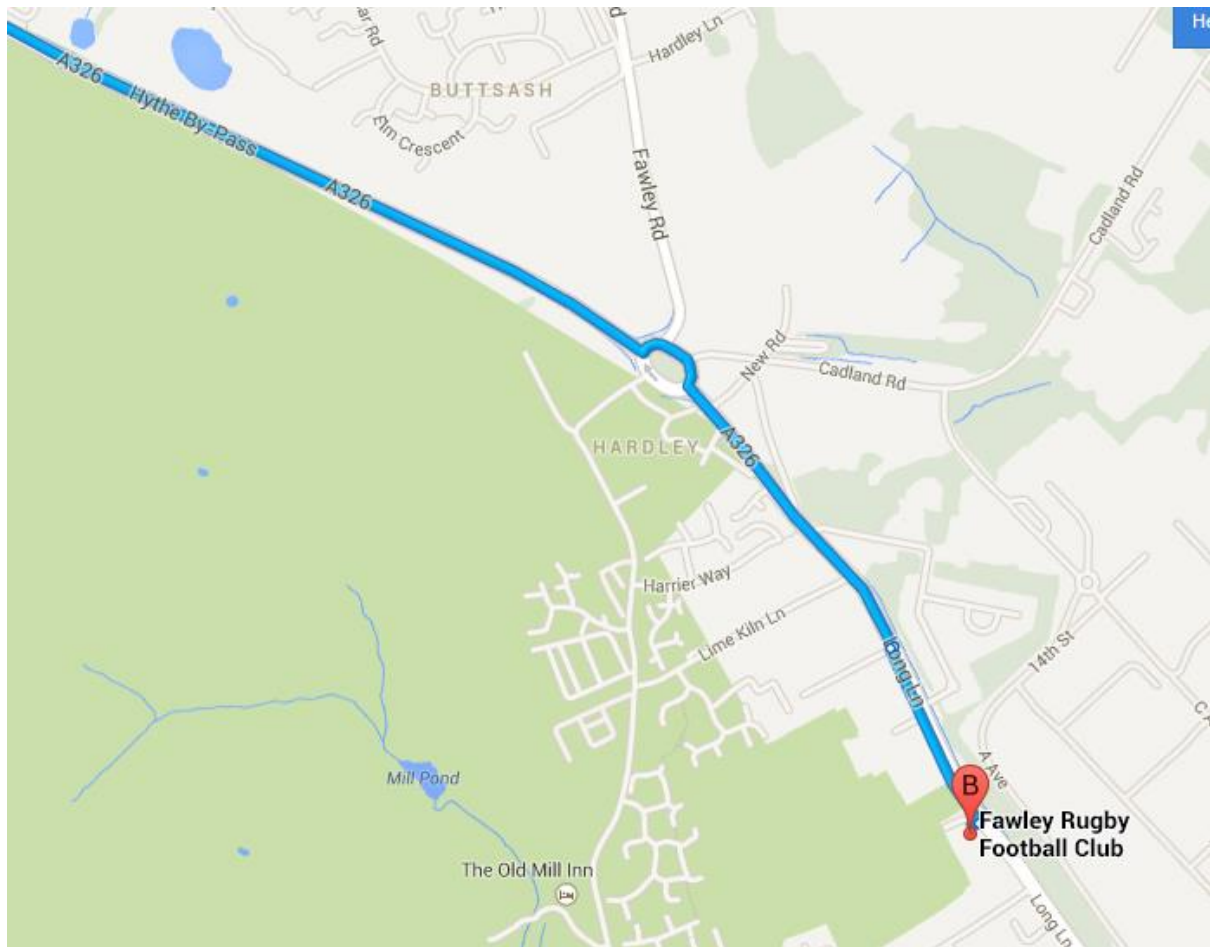

## Waterside

Just before the A31 joins the M27, exit the dual carriageway and take the 2<sup>nd</sup> exit off the roundabout to the next roundabout; take the 2<sup>nd</sup> exit from this on to the A336. In just under 3 miles, take the 3<sup>rd</sup> exit off the next roundabout onto the A326. Stay on the A326 and continue for approximately 9 miles. The entrance to the Sports and Social Club is on the right just past the New Forest Academy.