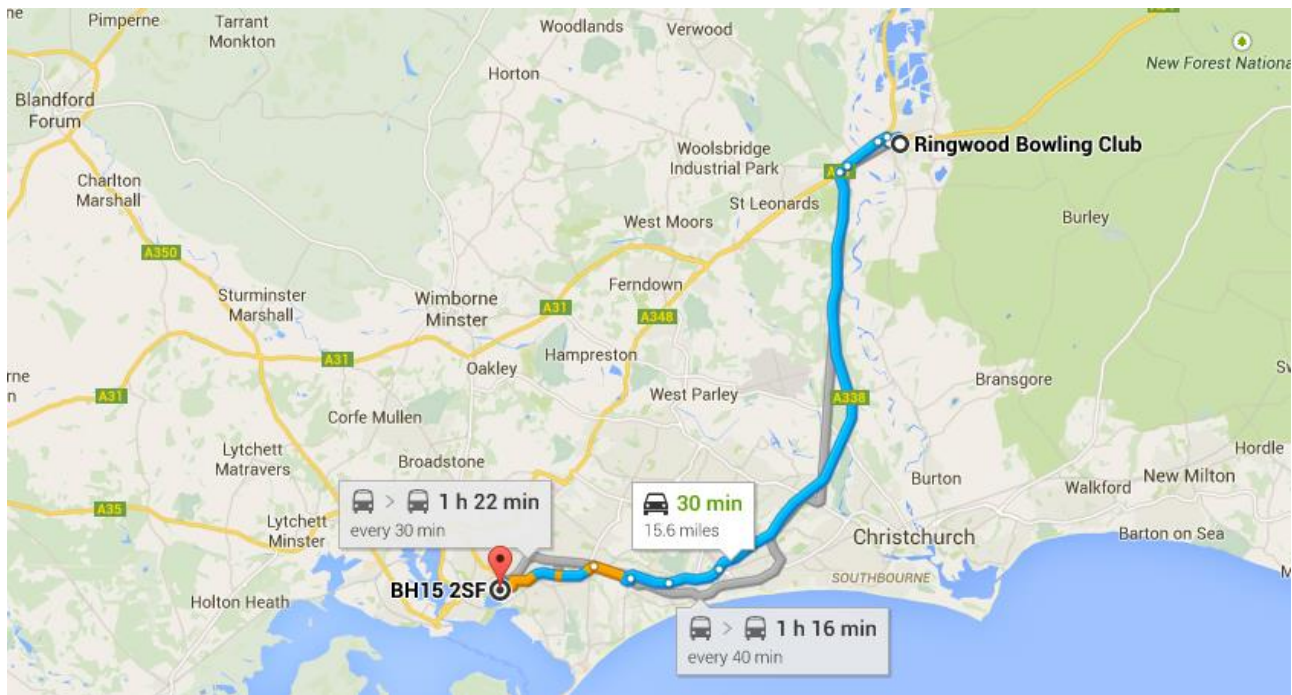

POOLE PARK BOWLING CLUB – LOCATION MAPS

ROUTE

DETAIL