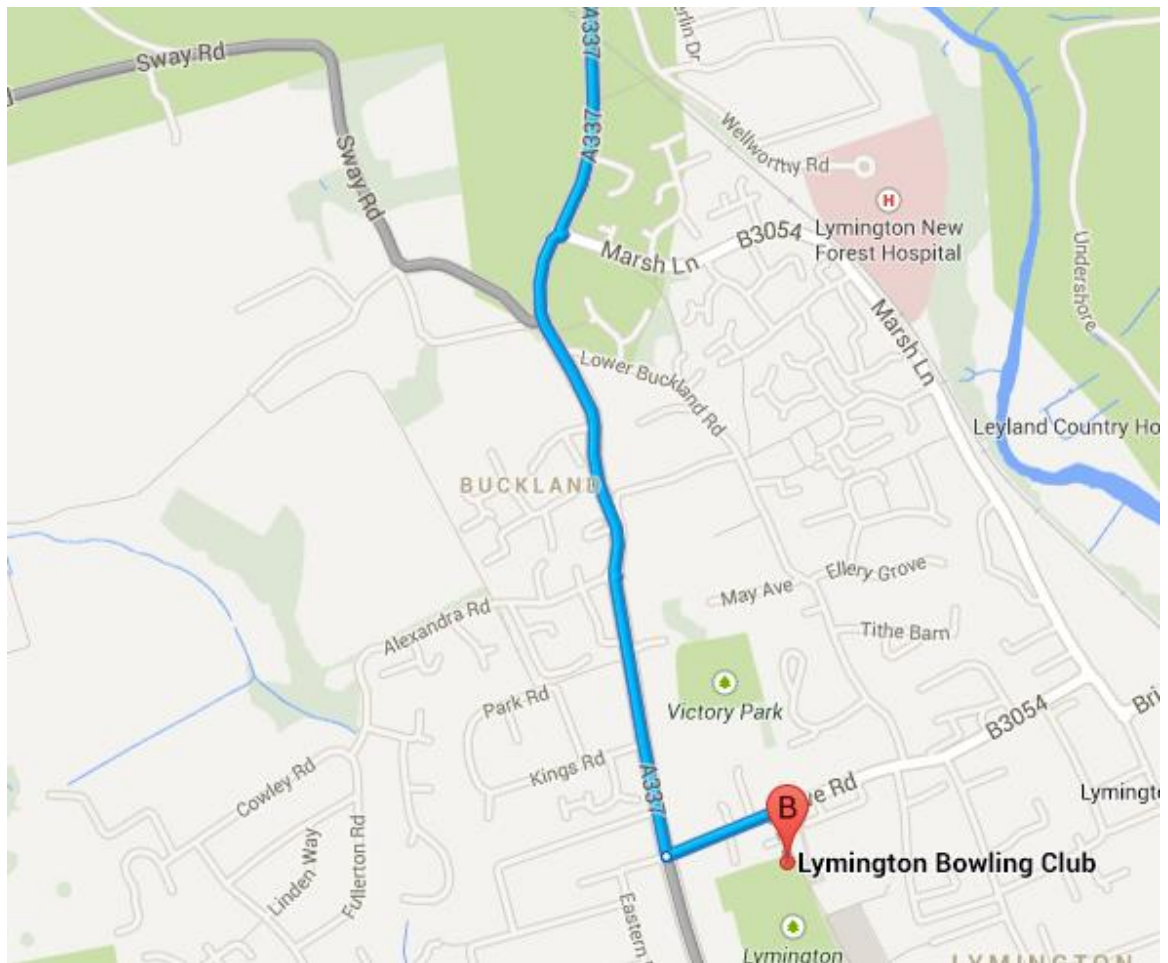

# Lymington

## Overview map

## Detail map

There is more than one journey option, shown on the overview map marked in grey and blue (we'd suggest the blue which is the shortest distance and which takes you through Burley and Brockenhurst).

Whichever you decide to take, you'll eventually join the A337; stay on this road and, after passing Victory Park on your left, turn left into Avenue Road, which is the B3054; a short distance along this road, turn right into the service road leading to the Sports Ground car park.