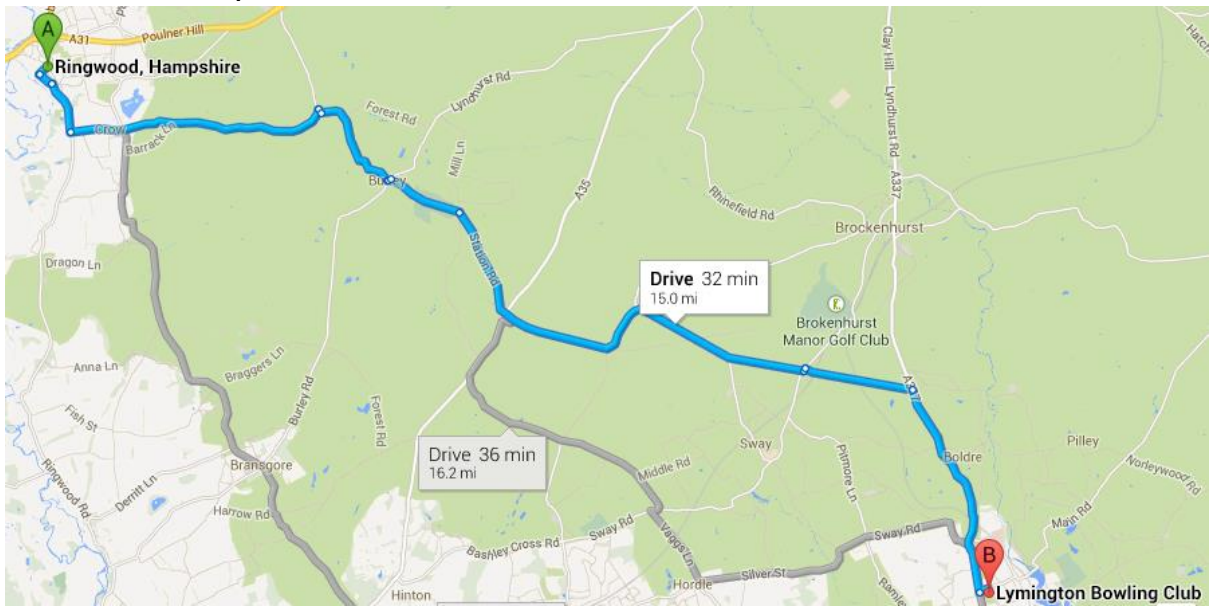

# Lymington

## Overview map

## Detail map

There is more than one journey option, shown on the overview map marked in grey and blue (we'd suggest the blue which is the shortest distance and which takes you through Burley and Brockenhurst).

Whichever you decide to take, you'll eventually join the A337; stay on this road and, after passing Victory Park on your left, turn left into Avenue Road, which is the B3054; a short distance along this road, turn right into the service road leading to the Sports Ground car park.