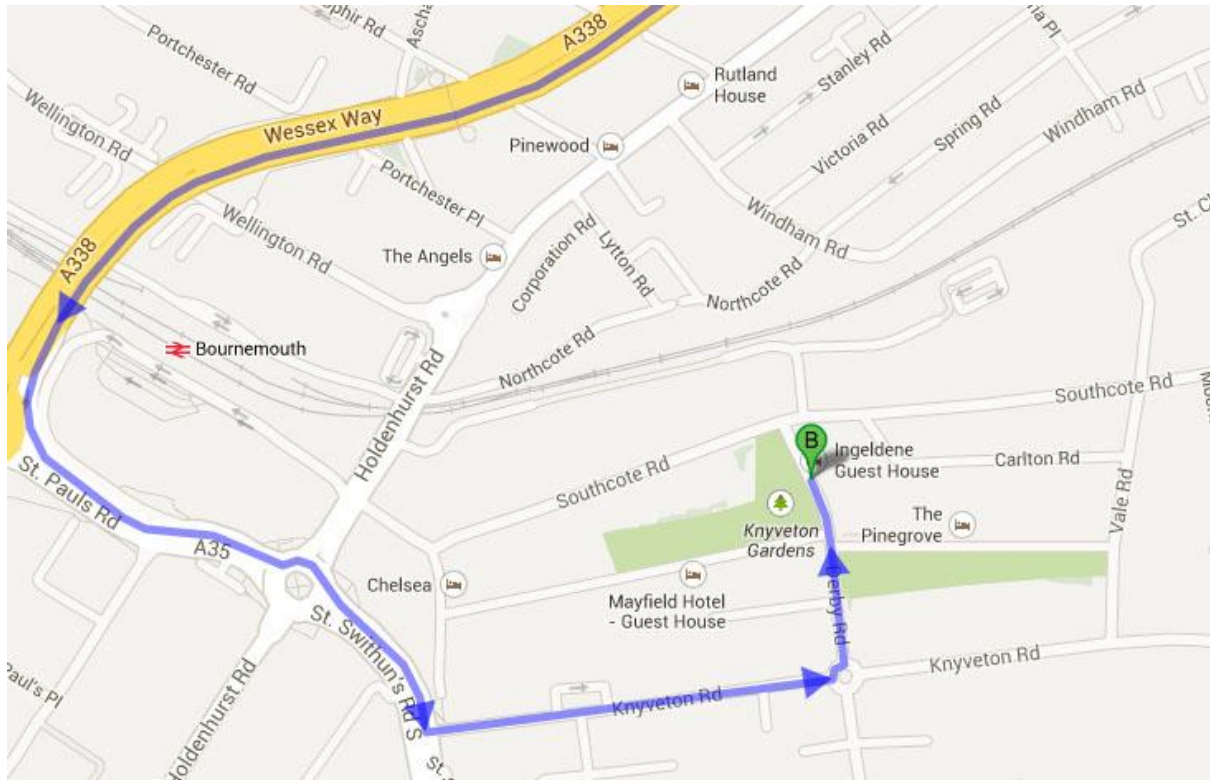

## Knyveton Gardens Bowling Club

From Ringwood, take the A338 Spur Road which becomes Wessex Way at the Cooper-Dean; continue along Wessex Way to St Paul's Roundabout (just past the flyover next to the railway station) and turn left; cross the next roundabout (2nd exit) into St Swithun's Road, take the next left into Knyveton Road; at the next roundabout, turn left into Derby Road; continue to Knyveton Gardens.