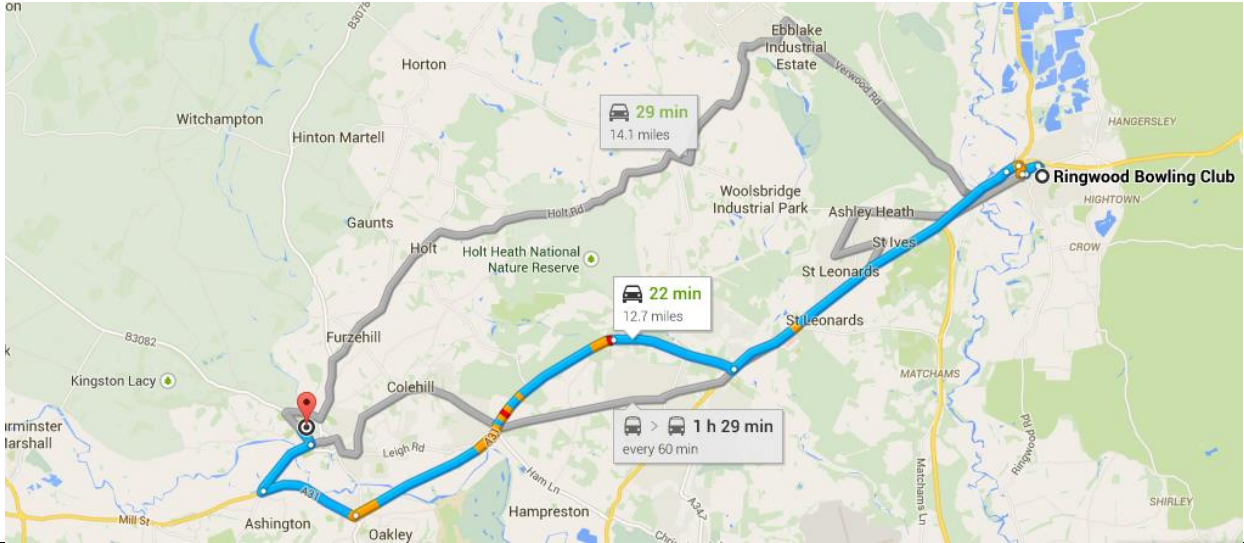

WIMBORNE BOWLING CLUB, REDCOTTS RECREATION GROUND

ROUTE

DETAIL