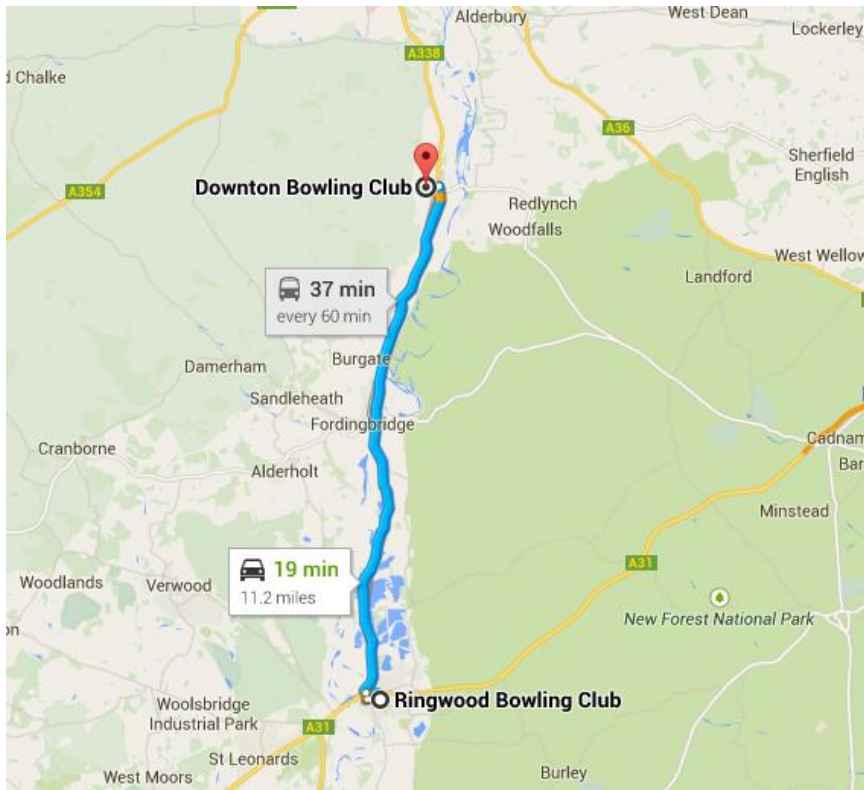

LOCATION MAP – DOWNTON BOWLS CLUB

ROUTE

DETAIL